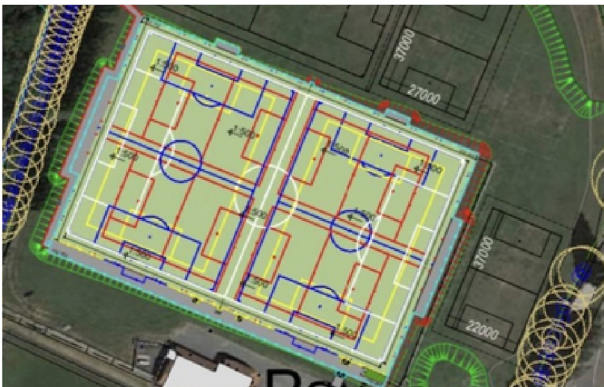

3G PITCH DEVELOPMENT TO BEGIN

Coalville Town FC have secured funding from the Football Foundation following a successful application for a 3G pitch at Owen Street. The bid and fundraising has been lead by the junior, youth, girls and inclusive section.

This with the previous successful planning application means building of the 3G artificial grass pitch will start in the next few weeks. The pitch will be on the car park side of the ground where the current development pitch is. For clarity the main stadium pitch will remain as a grass surface.

This is great news for the 900 junior, girls youth & inclusive players at the club. The pitch will also be used by our Men's and Women's first teams for training making it a real Coalville Town football hub.

The community of North West Leicestershire will also benefit from the £1million plus investment as Owen Street is transformed into a sports hub open 7 days a week and will also create a number of full time jobs. Coalville Rugby Club and other football teams/groups will also be using the pitch with some exciting new opportunities becoming available for local people.